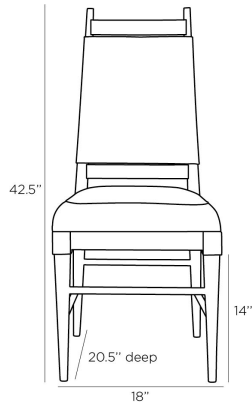

## KEEGAN CHAIR

2057

H: 42.5 IN, W: 18 IN, D: 20.5 IN

Morel Leather

Contract Recommendations: Adding a lacquer coating provides additional pro-

The traditional design of high-back dining chairs gets a modern update with the Keegan. The solid walnut wooden frame presents a morel leather that wraps the back in a sling-like fashion and pillows the seat. Both the plush seat and wrapped back feature intricate stitched details. Wood will vary.

### DIMENSIONS

Foot Print	W: 18 IN, D: 20.5 IN
Yardage To Reupholster	1
Leg Height	14 IN
Seat Back Height	21.5 IN
Seat	W: 18 IN, D: 19 IN
Seat Height	20 IN
Seat Cushion Thickness	4 IN
Seat	W: 18 IN, D: 19 IN

### SHIPPING

Product Weight	16.5 LBS
Gross Weight 1	55.12 LBS
Shipping Box 1	H: 25.2 IN, L: 21.2 IN, W: 45.28 IN